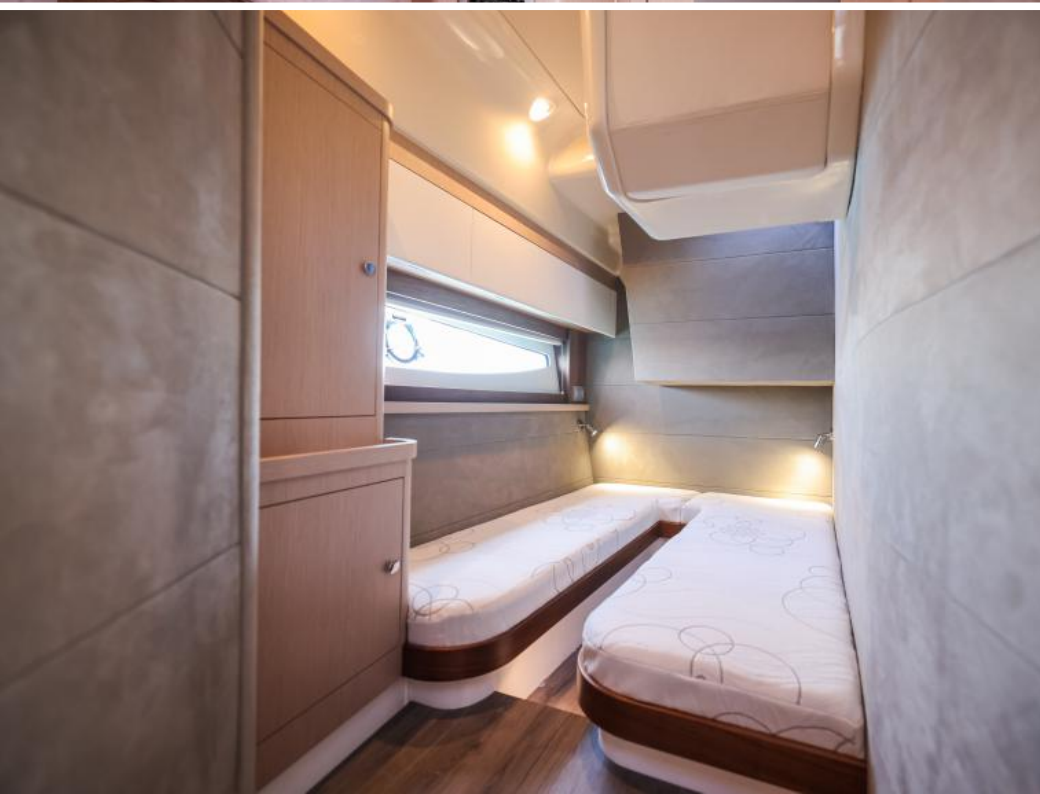

FOCUS POWER **44**

FOCUS 44
POWER

FOCUS POWER 44

In addition to a six-man dining station, a fully equipped galley and a best-in-class sunbed, it also provides unrestricted fore-and-aft movement and easy access to the expansive foredeck lounge.

FOCUS 44
POWER

TECHNICAL DATA:

Length overall:	13,60 m
Hull length:	12,40 m
Beam overall:	3,90 m
Dry weight:	10 t
Fuel capacity:	1000 l
Fresh water capacity:	330 l
Passengers:	10
Cabins:	2 or 3 + saloon
Bathrooms:	2
Declaration of Conformity:	CE
Design Category:	B
Certification:	IMCI