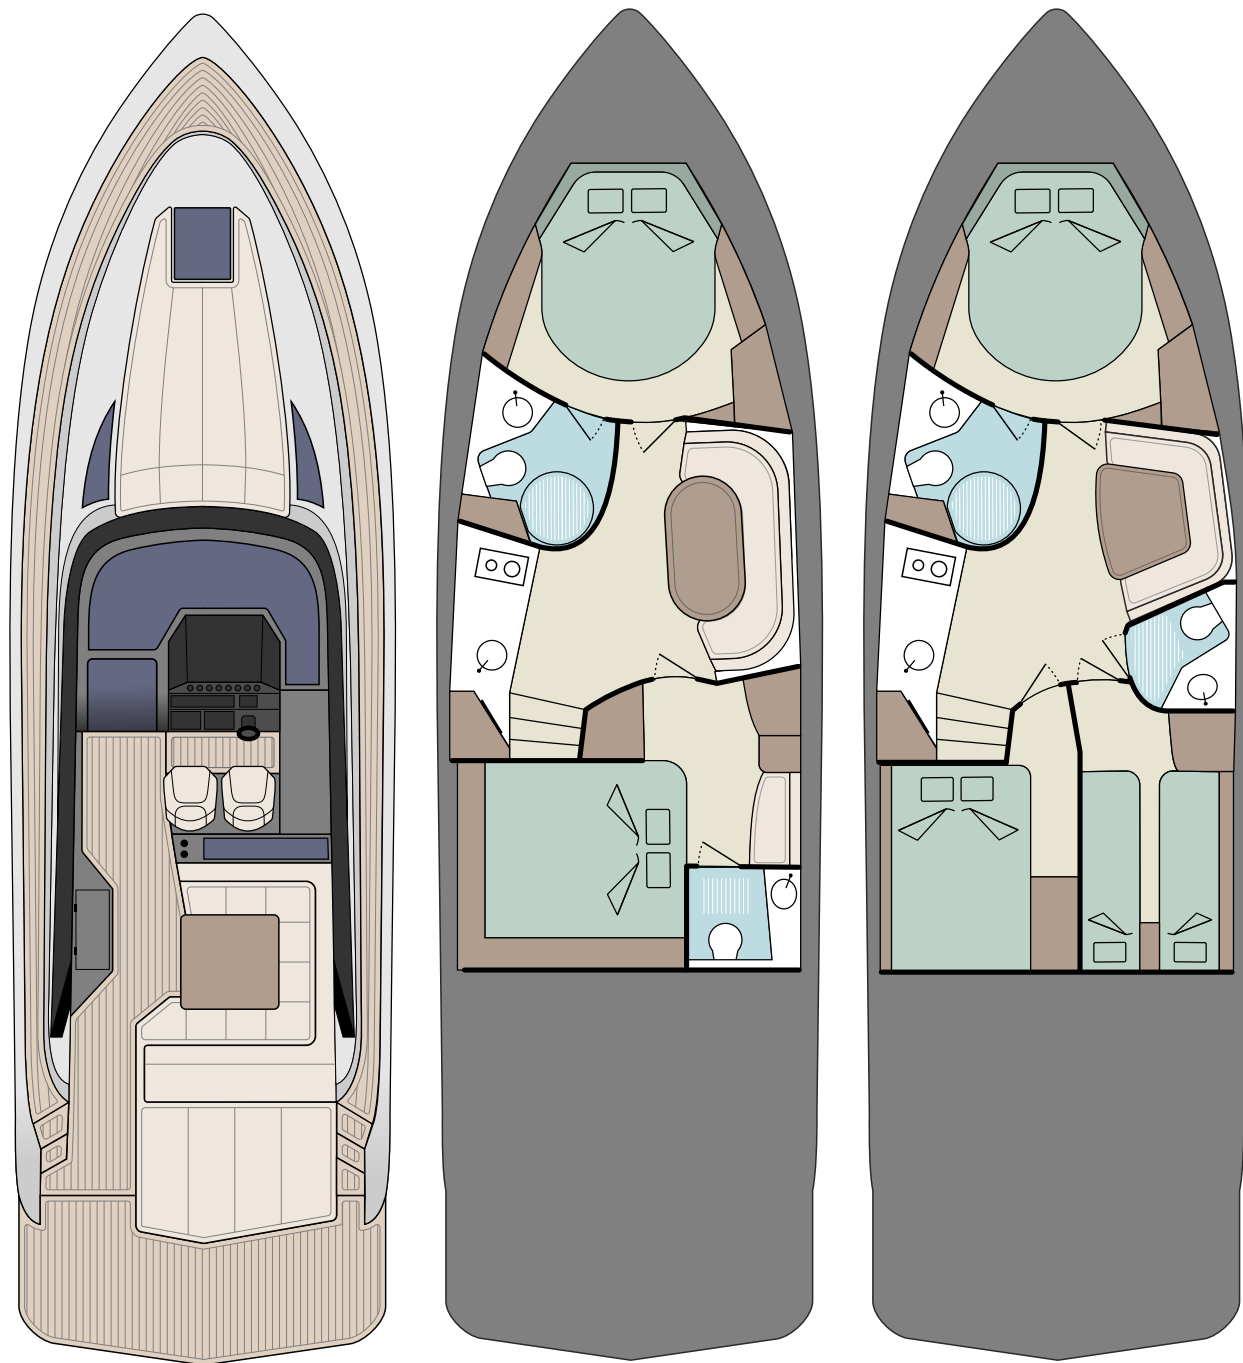

FOCUS POWER **44**

FOCUS 44
POWER

FOCUS POWER 44

In addition to a six-man dining station, a fully equipped galley and a best-in-class sunbed, it also provides unrestricted fore-and-aft movement and easy access to the expansive foredeck lounge.

FOCUS 44
POWER

TECHNICAL DATA:

Length overall:	13,60 m
Hull length:	12,40 m
Beam overall:	3,90 m
Dry weight:	10 t
Fuel capacity:	1000 l
Fresh water capacity:	330 l
Passengers:	10
Cabins:	2 or 3 + saloon
Bathrooms:	2
Declaration of Conformity:	CE
Design Category:	B
Certification:	IMCI